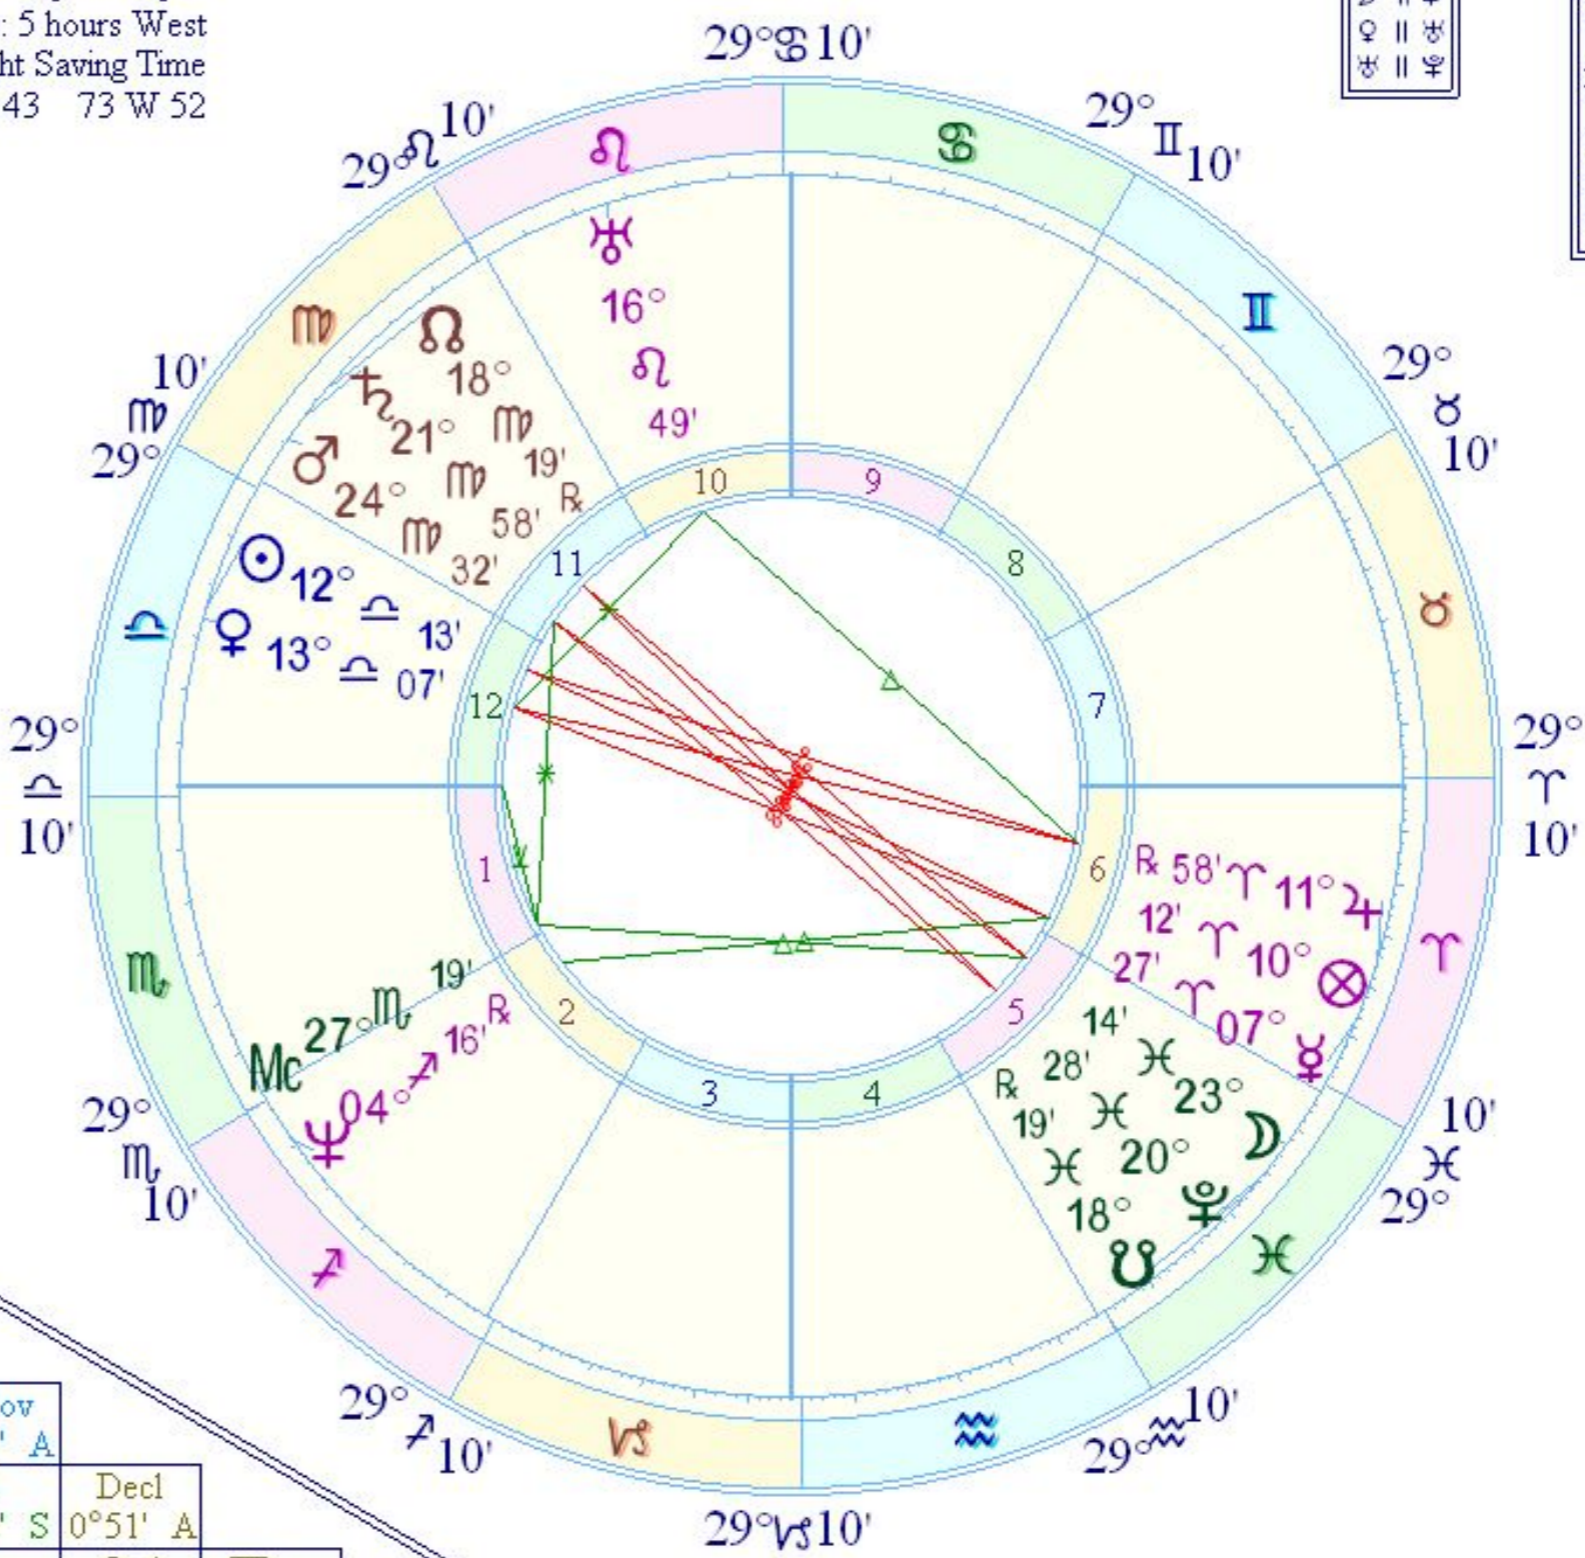

Donald Trump

June 14, 1946

10:54 AM

Queens, New York

11th Harmonic NATAL CHART

Tropical Equal

Time Zone: 5 hours West

Daylight Saving Time

40 N 43 73 W 52

Fir	4	0	0
Ear	2	0	0
Air	2	1	1
Wat	2	4	0
Car	4	1	1
Fix	1	1	0
Mut	5	3	0
P	A	A	
L	S	S	
A	T	C	
N	E	E	
E	R	N	
T		D	

True Moon's Node	18♍ 51
Part of Fortune (day)	10♈ 12
Part of Spirit (day)	18♁ 08
Vertex	11♋ 28
Equatorial Asc.	4♁ 39
Sidereal Time	3:27:44
G.M.T.	14:54:00
Delta t (ET-UT)	0:00:28
Lahiri Ayan.	23°06'16"
Moon's Phase	Gibbous

Speed	
☉	10 30
☽	130 28
♃	20 33
♄	13 05
♅	6 08
♆	-0 00
♇	1 17
♁	0 39
♂	-0 00
♀	0 14
♃	-0 03
♄	-0 16
♅	0 24
♆	3 21
♇	0 02
♁	-0 03

Decl.	
☉	23N 15
☽	23 S 11
♃	25N 09
♄	22N 50
♅	13N 47
♆	5 S 35
♇	21N 30
♁	22N 57
♂	0 S 57
♀	23N 51
♃	25 S 08
♄	23N 50
♅	3N 39
♆	6 S 00
♇	6 S 45
♁	23N 07

Long.	
♃	24 11 R
♄	1 53 R
♅	12 50
♆	8 15
♇	14 02

☽	QNov										
	1°02' S										
♃	♂										
	4°46' A										
♀	♂	QNov	♂								
	0°54' S	0°07' S	5°40' A								
♁		♂									
		1°18' A									
♄	♂		♂	♂							
	0°14' S		4°31' A	1°09' S							
♅		♂		1/16	♂	QNov					
		1°16' S		1°21' A	2°34' S	0°00' A					
♆		BQnt	*	Decl	Δ	Decl					
		0°25' S		3°42' A	1°43' S	4°51' S	0°51' A				
♇	Sept	TDec	Δ	Sept	Qntl		Qntl	TDec			
	0°37' A	0°59' S	3°11' S	0°17' S	2°16' S		0°17' A	0°34' S			
♁	QN 7/16	♂		7/16	♂	1/16	♂	BQnt	TDec		
	1°45' S	2°47' S		0°09' S	4°04' S	1°00' S	1°30' S	2°22' S	1°48' A		
♂	1/16	♂	QNov		♂	7/16	♂	♃		♂	
	1°23' S	4°55' S	0°52' A		6°13' S	1°09' S	3°39' S	1°30' A		2°08' S	
♃		BQnt	QN 7/16		Decl		Decl	Qntl	Decl	BQnt	Novl
		0°05' A	1°43' S		1°22' A		1°12' S	0°21' S	0°54' S	2°42' S	0°51' S
♄	♃	Δ		♃	*	♃			♂	5/16	3/16
	0°06' S	4°05' S		0°48' A	2°47' S	0°21' S			6°57' A	0°39' A	1°30' S
	☉	☽	♃	♀	♂	♄			♃	♃	♃

Samuel F. Reynolds
www.unlockastrology.com
unlockastrology@gmail.com

484.727.8277