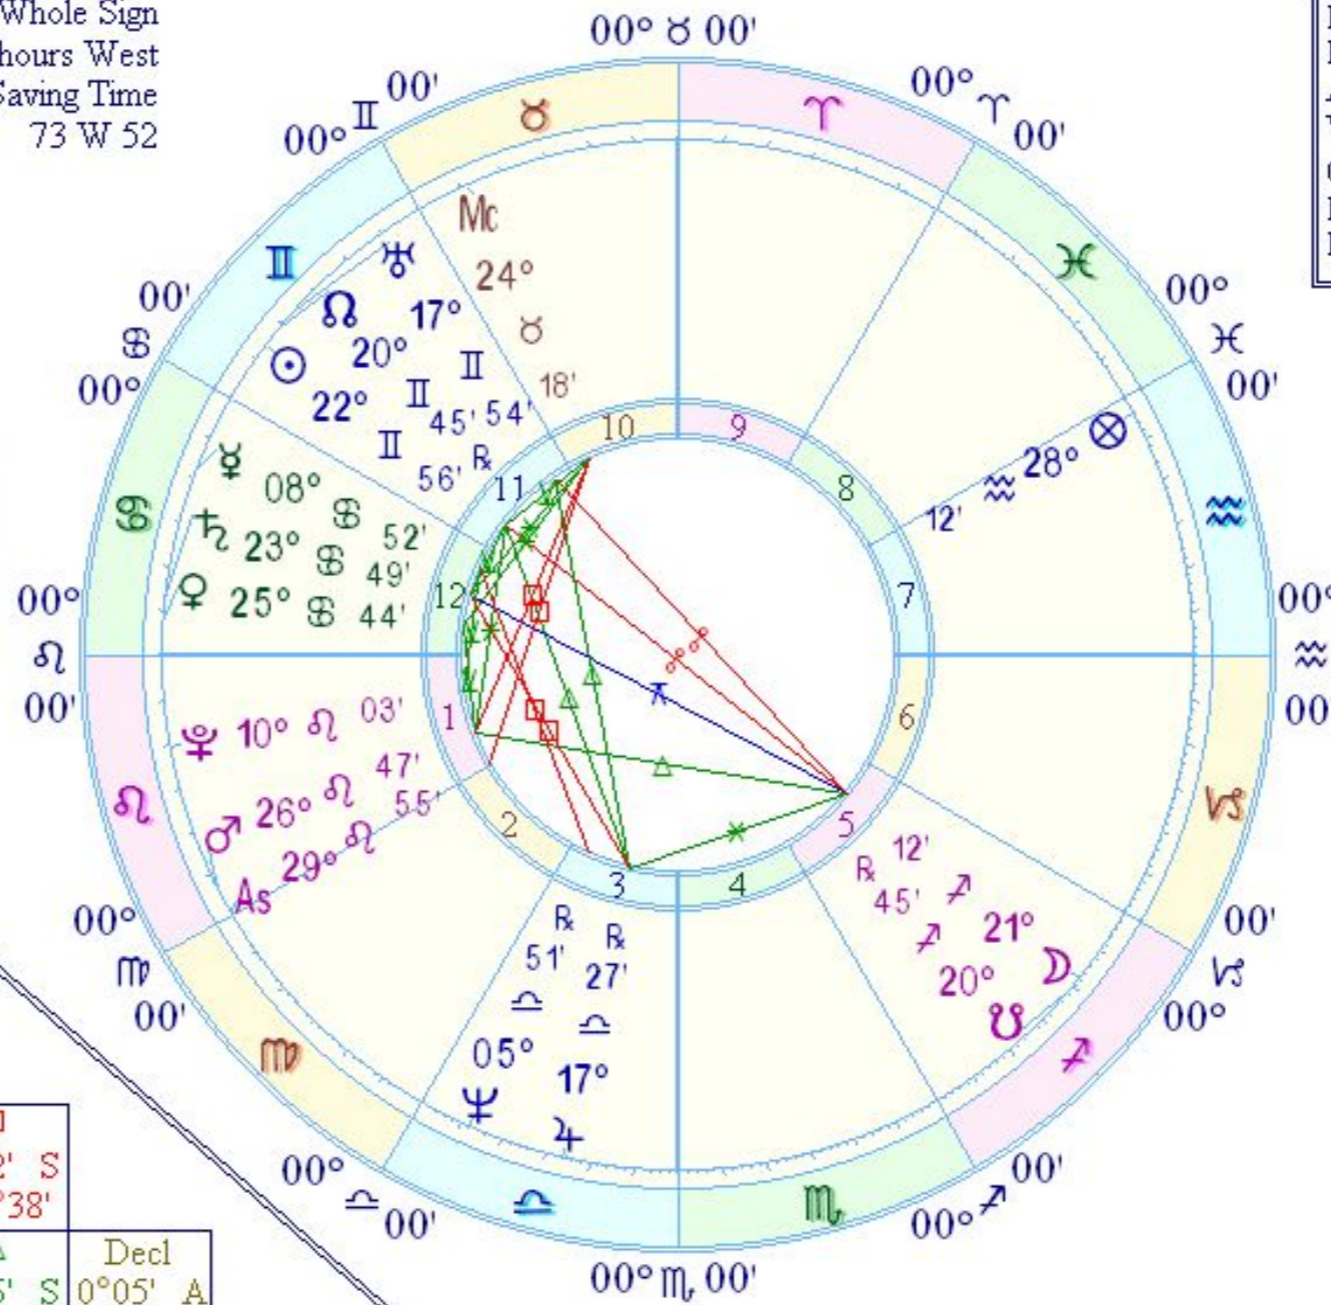

Harmonics 1 to 32 with 12 Degree Orb in the Harmonic Chart for

**Donald Trump**

June 14, 1946 10:54 AM Queens, New York

40 N 43 73 W 52 Tropical Whole Sign

Daylight Saving Time observed GMT: 14:54:00 Time Zone: 5 hours West

Harmonic 2 = 2, 4, 8, 16, 32

Harmonic 3 = 3, 6, 9, 12, 15, 18, 24, 27

Harmonic 5 = 5, 10, 15, 20, 25, 30

Harmonic 7 = 7, 14, 21, 28

Harmonic 11 = 11, 22

Harmonic 13 = 13, 26

Harmonics 1, 17, 19, 23, 29, and 31 do not have extra harmonics

Red = 2 Degree Orb, Green = 6 Degree Orb, Black = 12 Degree Orb (in harmonic chart)

Planets	1	2	3	5	7	11	13	17	19	23	29	31
-----	-	-	-	-	-	--	--	--	--	--	--	--
Sun Moo		2										
Sun Mer						22						
Sun Mer										23		
Sun Ven						11						
Sun Mar								17				
Sun Jup						22						
Sun Sat			12									
Sun Sat										23		
Sun Ura	1											
Sun Nep					7							
Sun Plu										23		
Moo Mer				20								
Moo Mer												31
Moo Ven				5								
Moo Mar						22						
Moo-Jup								17				
Moo Sat						22						
Moo Ura		2										
Moo Nep									19			
Moo Nep			24									
Moo Plu						11						
Mer Ven					21							
Mer Ven						22						
Mer Mar				15								
Mer Jup						11						
Mer Sat			24									
Mer Ura								17				
Mer Nep											29	
Mer Plu										23		
Ven Mar											23	

Donald Trump  
 June 14, 1946  
 10:54 AM  
 Queens, New York  
 NATAL CHART

Tropical Whole Sign  
 Time Zone: 5 hours West  
 Daylight Saving Time  
 40 N 43 73 W 52

Fir	3	0	1	Helio	
Ear	0	1	0	Long	
Air	4	3	0	♁	22 7 56
Wat	3	1	0	♃	1 17 47
Car	5	3	0	♂	15 17 47
Fix	2	1	1	♄	0 21 20
Mut	3	1	0	♅	27 21 13
				♆	27 28 07
				♇	17 11 38
				♈	7 21 43
				♉	11 21 12